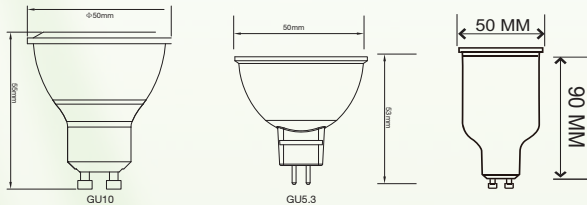

● **Dimensions (mm)**

Model No.	Item Code	Wattage	CCT	Voltage	Lumen	Base	Std Pack (Pcs)	MRP
RM16003BG01	RM16003BG01A01/K01	3W	2700K/6500K	AC100-240V, 50/60Hz	240lm	GU5.3	100	₹ 229.00
RMR16006AC01	RMR16006AC01A01/D01/K01	6W	2700K/4000K/6500K	AC100-240V, 50/60Hz	480lm	GU5.3	100	₹ 350.00
RM16D006BN01	RM16D006BN01A01 DIM	6W	2700K	AC100-240V, 50/60Hz	480lm	GU5.3	100	₹ 525.00
RG10006AZ02	RG10006AZ0201/02/03	6W	3000K/4000K/6500K	AC220-240V, 50/60Hz	450lm	GU10	100	₹ 350.00
RG10006AZ02	RG10006AZ02D01 DIM	6W	3000K	AC220-240V, 50/60Hz	450lm	GU10	100	₹ 375.00
RG10010AZ02	RG10010AZ0201/02/03 DIM	10W	3000K/4000K/6500K	AC220-240V, 50/60Hz	810lm	GU10	100	₹1250.00