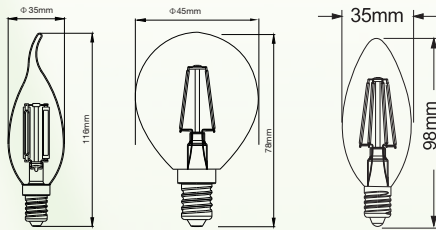

● Dimensions (mm)

Model No.	Item Code	Wattage	CCT	Voltage	Lumen	Base	Std Pack (Pcs)	MRP
RC005AB02	RC005AB0209/11	5W	2700K- Tail	AC220-240V, 50/60Hz	475lm	E14/E27	100	₹ 325.00
RC005AB02	RC005AB0207/08	5W	2700K/6500K- Tail	AC220-240V, 50/60Hz	475lm	E14	100	₹ 325.00
RC005AB02	RC005AB0217/19/21	5W	2700K- No Tail	AC220-240V, 50/60Hz	475lm	E14/E27/B22	100	₹ 325.00
RC005AB02	RC005AB0223	5W	2200K-G80	AC220-240V, 50/60Hz	470lm	E27	40	₹ 449.00
RC005AB02	RC005AB0225	5W	2200K-G95	AC220-240V, 50/60Hz	470	E27	40	₹ 499.00
RC005AB02	RC005AB0227	5W	2200K-G125	AC220-240V, 50/60Hz	470	E27	10	₹ 549.00
RC005AB02	RC005AB0231	5W	220K- T185mm	AC220-240V, 50/60Hz	470	E27	50	₹ 549.00
RC005AB02	RC005AB0233	5W	2200K- T145mm	AC220-240V, 50/60Hz	470	E27	50	₹ 499.00