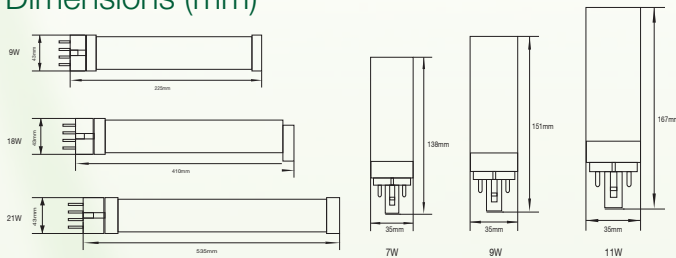

Dimensions (mm)

Model No.	Item Code	Wattage	CCT	Voltage	Lumen	Base	Std Pack (Pcs)	MRP
R2G11009G01	R2G11009G0101/02/03	9W	3000K/4000K/6500K	AC185-260V, 50/60Hz	900lm	2G11	50	₹ 650.00
R2G11018G01	R2G11018G0101/02/03	18W	3000K/4000K/6500K	AC185-260V, 50/60Hz	1800lm	2G11	50	₹ 725.00
R2G11018G01	R2G11018G0101/02/03 IN	18W	3000K/4000K/6500K	AC185-260V, 50/60Hz	1800lm	2G11	50	₹ 725.00
R2G11021G01	R2G11021G0101/02/03	21W	3000K/4000K/6500K	AC185-260V, 50/60Hz	2100lm	2G11	50	₹ 950.00
RHL007G01	RHL007G0101/02/03	7W	3000K/4000K/6500K	AC160-260V, 50/60Hz	700lm	G24D	50	₹ 425.00
RHL009G01	RHL009G0101/02/03	9W	3000K/4000K/6500K	AC160-260V, 50/60Hz	900lm	G24D	50	₹ 475.00
RHL011G01	RHL011G0101/02/03	11W	3000K/4000K/6500K	AC160-260V, 50/60Hz	1100lm	G24D	50	₹ 550.00