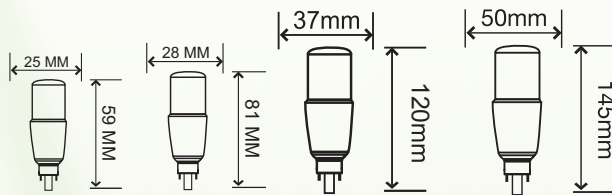

● Dimensions (mm)

Model No.	Item Code	Wattage	CCT	Voltage	Lumen	Base	Std Pack (Pcs)	MRP
RG45003R06	RG45003R0611/13	3W	6500K/3000K	AC100-260V, 50/60Hz	300/270lm	E14	200	₹ 249.00
RA60005S04	RA60005S0405/06	5W	6500K/3000K	AC100-260V, 50/60Hz	500/450lm	E27	200	₹ 249.00
RA60009S02	RA60009S02T1/T2	9W	6500K/3000K	AC100-260V, 50/60Hz	900/810lm	E14	100	₹ 275.00
RA60009S02	RA60009S02T3/T4	9W	6500K/3000K	AC100-260V, 50/60Hz	900/810lm	E27	100	₹ 275.00
RA60009S02	RA60009S02T5/T6	9W	6500K/3000K	AC100-260V, 50/60Hz	900/810lm	B22	100	₹ 275.00
RA60009S02	RA60009S02T7/T8/T9	9W	6500K/3000K/4000K	AC100-260V, 50/60Hz	900/810lm	G24d	100	₹ 325.00
RA67013S02	RA67013S02T2	13W	3000K	AC100-260V, 50/60Hz	1170lm	E27	100	₹ 375.00
RA67013S02	RA67013S02T3	13W	6500K	AC100-260V, 50/60Hz	1300lm	B22	100	₹ 375.00
RA67013S02	RA67013S02T5/T6/T7	13W	6500K/3000K/4000K	AC100-260V, 50/60Hz	1300/1170lm	G24d	100	₹ 425.00