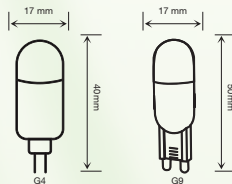

Dimensions (mm)

Model No.	Item Code	Wattage	CCT	Voltage	Lumen	Base	Std Pack (Pcs)	MRP
RG4003Q01	RG4003Q01A01	3W	3000K	AC220-240V, 50/60Hz	400lm	G4	10/50	₹ 299.00
RG9003Q01	RG9003R01A01	3W	3000K	AC220-240V, 50/60Hz	400lm	G9	10/50	₹ 325.00
RG45003R06	RG45003R0615	3W	3000K	AC220-240V, 50/60Hz	300lm	E14	6/120	₹ 249.00