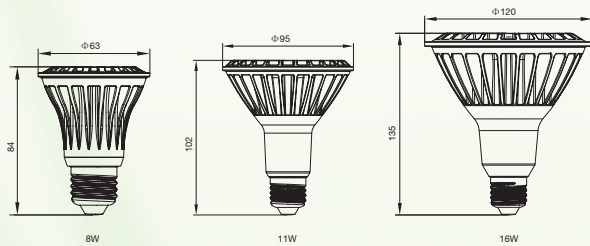

● Dimensions (mm)

Model No.	Item Code	Wattage	CCT	Voltage	Lumen	Base	Std Pack (Pcs)	MRP
RP20D008BG01	RP20D008BG0101	8W	3000K	AC220-240V, 50/60Hz	480lm	E27	50	₹ 699.00
RP30D011BG01	RP30D011BG0101	11W	3000K	AC220-240V, 50/60Hz	780lm	E27	30	₹ 899.00
RP38D016BG01	RP38D016BG0101	16W	3000K	AC220-240V, 50/60Hz	1150lm	E27	20	₹ 1299.00