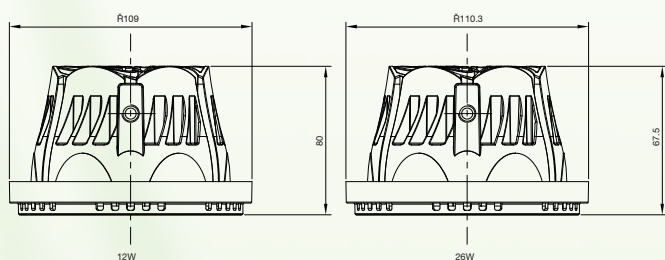

● Dimensions (mm)

Model No.	Item Code	Wattage	CCT	Voltage	Lumen	Base	Std Pack (Pcs)	MRP
RAR11D012T01	RAR11D012T01A01	12W	2700K	AC100-240V, 50/60Hz	900lm	G53	20	₹ 1249.00
RAR11026L0104	RAR11026L0104	26W	2700K	AC100-240V, 50/60Hz	2000lm	G53	24	₹ 3095.00
RAR11026L0102	RAR11026L0102	26W	4000K	AC100-240V, 50/60Hz	2200lm	G53	24	₹ 3095.00
RAR11026L0103	RAR11026L0103	26W	6500K	AC100-240V, 50/60Hz	2300lm	G53	24	₹ 3095.00