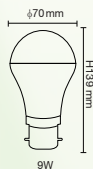

● Dimensions (mm)

Charging Time : 8-10 Hours
Backup Time : Up to 4 Hours Max.

Model No.	Item Code	Wattage	CCT	Base	Voltage	Lumen	Std Pack (Pcs)	MRP
RA70009S02	RA70009S0201IN	9W	6500K	B22	AC220-240V, 50/60Hz	900lm*	20	₹ 749.00

* Backup Light Output : Lumens Reduced up to 50%