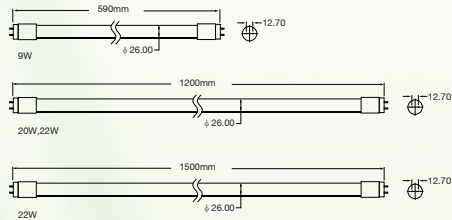

● Dimensions (mm)

Model No.	Item Code	Wattage	CCT	Voltage	Lumen	Base	Std Pack (Pcs)	MRP
RT8009CF01	RT8009CF01K01 (Eco)	9W	6500K	AC100-277V, 50/60Hz	900lm	G13	25	₹ 270.00
RT8020CE01	RT8020CE01K01 IN (Glass)	20W	6500K	AC100-277V, 50/60Hz	2000lm	G13	20	₹ 395.00
RT8020BV01	RT8020BV01B01/D01/K01 IN	20W	3000K/4000K/6500K	AC100-277V, 50/60Hz	2100lm	G13	20	₹ 550.00
RT8020BV01	RT8020BV01B02/D02/K02 IN	20W	3000K/4000K/6500K	AC100-277V, 50/60Hz	2100lm	G13	20	₹ 550.00
RT8022BV01	RT8022BV01B01/K01	22W	3000K/6500K	AC100-277V, 50/60Hz	2300lm	G13	25	₹ 525.00
RT8022BY01	RT8022BY01B01/D01/J01	22W	3000K/4000K/6500K	AC100-277V, 50/60Hz	2400lm	G13	25	₹ 525.00