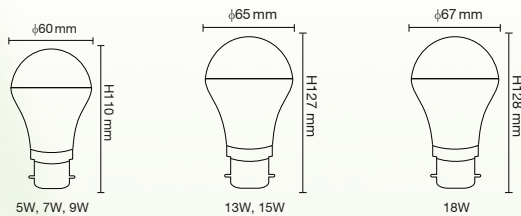

● Dimensions (mm)

Model No.	Item Code	Wattage	CCT	Voltage	Lumen	Base	Std Pack (Pcs)	MRP
RA60005S02	RA60005S0202/01 IN	5W	2700K/6500K	AC220-240V, 50/60Hz	450/500lm	E27	50	₹ 145.00
RA60005S04	RA60005S0401/02 IN	5W	2700K/6500K	AC220-240V, 50/60Hz	450/500lm	E27	50	₹ 145.00
RA60007S02	RA60007S0202/01 IN	7W	2700K/6500K	AC220-240V, 50/60Hz	630/700lm	B22	50	₹ 155.00
RA60007S04	RA60007S0401/02 IN	7W	2700K/6500K	AC220-240V, 50/60Hz	630/700lm	E27	50	₹ 155.00
RA60009S02	RA60009S0202/01 IN	9W	2700K/6500K	AC220-240V, 50/60Hz	810/900lm	B22	50	₹ 165.00
RA60009S04	RA60009S0401/02 IN	9W	2700K/6500K	AC220-240V, 50/60Hz	810/900lm	E27	50	₹ 165.00
RA67013S02	RA67013S0202/01 IN	13W	2700K/6500K	AC220-240V, 50/60Hz	1170/1300lm	B22	50	₹ 279.00
RA67013S04	RA67013S0401/02 IN	13W	2700K/6500K	AC220-240V, 50/60Hz	1170/1300lm	E27	50	₹ 279.00
RA67015S02	RA67015S0202/01 IN	15W	2700K/6500K	AC220-240V, 50/60Hz	1350/1500lm	B22	50	₹ 299.00
RA67015S04	RA67015S0401/02 IN	15W	2700K/6500K	AC220-240V, 50/60Hz	1350/1500lm	E27	50	₹ 299.00
RA80018S02	RA80018S020204/03 IN	18W	2700K/6500K	AC220-240V, 50/60Hz	1620/1800lm	B22	50	₹ 399.00
RA80018S04	RA80018S0404/03 IN	18W	2700K/6500K	AC220-240V, 50/60Hz	1620/1800lm	E27	50	₹ 399.00