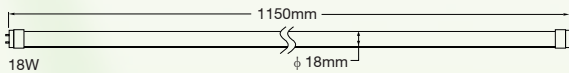

● Dimensions (mm)

Model No.	Item Code	Wattage	CCT	Voltage	Lumen	Base	Std Pack (Pcs)	MRP
RT5009BS01	RT5009BS01B01/D01/K01 IN	9W	3000K/4000K/6500K	AC100-240V, 50/60Hz	900lm	G5	25	₹ 425.00
RT5018BS01	RT5018BS01B01/D01/K01 IN	18W	3000K/4000K/6500K	AC100-240V, 50/60Hz	1800lm	G5	25	₹ 650.00