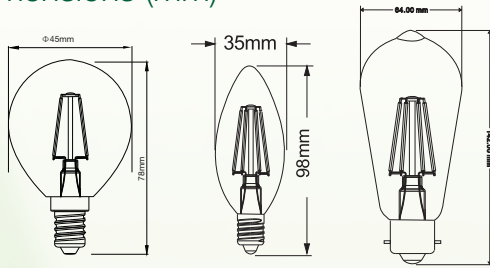

● Dimensions (mm)

Model No.	Item Code	Wattage	CCT	Voltage	Lumen	Base	Std Pack (Pcs)	MRP
RC005AB02	RC005AB0235	5W	2200K- 125mm	AC220-240V, 50/60Hz	470	E27	50	₹449.00
RC005AB02	RC005AB0211D	5W	2700K-P45 DIM	AC220-240V, 50/60Hz	470	E27	100	₹425.00
RC005AB02	RC005AB0217D	5W	2700K- No Tail DIM	AC220-240V, 50/60Hz	470	E14	100	₹425.00
RC005AB02	RC005AB0237	5W	2200K- T25	AC220-240V, 50/60Hz	470	E14	200	₹199.00
RC005AB02	RC005AB0239	5W	2700K- C35	AC220-240V, 50/60Hz	470	E14	100	₹199.00
RA60007S02	RA60007S0205/06	7W	2200K-ST64	AC220-240V, 50/60Hz	550	E27/B22	50	₹299.00
RA60009S02	RA60009S0205/06	9W	2200K-ST64	AC220-240V, 50/60Hz	750	E27/B22	50	₹349.00
RA60007S02	RA60007S0207/08	7W	2700K- A60	AC220-240V, 50/60Hz	650	E27/B22	100	₹225.00
RA60009S02	RA60009S0207/08	9W	2700K- A60	AC220-240V, 50/60Hz	850	E27/B22	100	₹249.00