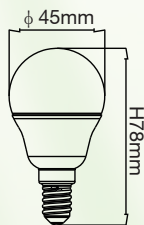

### ● Dimensions (mm)

Model No.	Item Code	Wattage	CCT	Voltage	Lumen	Base	Std Pack (Pcs)	MRP
RG45003R06	RG45003R0601/03	3W	2700K/6500K	AC220-240V, 50/60Hz	270/300lm	E14	25/100	₹ 135.00
RG45003R06	RG45003R0604/06	3W	2700K/6500K	AC220-240V, 50/60Hz	270/300lm	E27	25/100	₹ 135.00
RG45003R06	RG45003R0607/09	3W	2700K/6500K	AC220-240V, 50/60Hz	270/300lm	B22	25/100	₹ 135.00