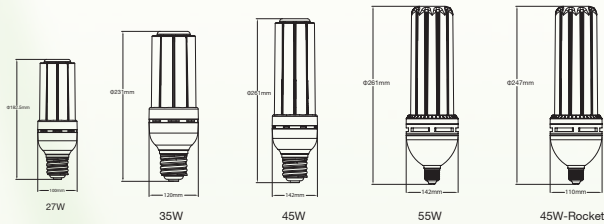

# LED High Power Bulb

27W, 35W, 45W, 55W, 45W-Rocket

● Dimensions (mm)

Model No.	Item Code	Wattage	CCT	Voltage	Lumen	Base	Std Pack (Pcs)	MRP
RCN027J03	RCN027J0303/04 IN	27W	6500K/2700K	AC110-240V, 50/60Hz	2700/2450lm	B22	09	₹ 575.00
RCN027J02	RCN027J0203/04 IN	27W	6500K/2700K	AC110-240V, 50/60Hz	2700/2450lm	E27	09	₹ 575.00
RCN035J03	RCN035J0303/04 IN	35W	6500K/2700K	AC110-240V, 50/60Hz	3500/3150lm	B22	09	₹ 775.00
RCN035J02	RCN035J0203/04 IN	35W	6500K/2700K	AC110-240V, 50/60Hz	3500/3150lm	E27	09	₹ 775.00
RCN045J03	RCN045J0305/06 IN	45W	6500K/2700K	AC110-240V, 50/60Hz	4500/4050lm	B22	09	₹ 1075.00
RCN045J02	RCN045J0205/06 IN	45W	6500K/2700K	AC110-240V, 50/60Hz	4500/4050lm	E27	09	₹ 1075.00
RCN055J03	RCN055J0305/06 IN	55W	6500K/2700K	AC110-240V, 50/60Hz	5500/4950lm	B22	06	₹ 1275.00
RCN055J02	RCN055J0205/06 IN	55W	6500K/2700K	AC110-240V, 50/60Hz	5500/4950lm	E27	06	₹ 1275.00
RCN045J03	RCN045J030304 IN	45W	6500K/2700K	AC110-240V, 50/60Hz	4500/4050lm	B27	10	₹ 975.00
RCN045J02	RCN045J0203/04 IN	45W	6500K/2700K	AC110-240V, 50/60Hz	4500/4050lm	E27	10	₹ 975.00