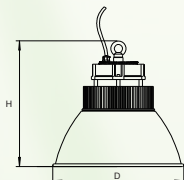

● Dimensions (mm)

80W : $\Phi 397 \times 303$
100W : $\Phi 397 \times 323$
150W : $\Phi 405 \times 353$
(D*H)

Model No.	Item Code	Wattage	CCT	Voltage	Lumen	Std Pack (Pcs)	MRP
RHB080K01	RHB080K0103 IN	80W	6500K	AC100-240V, 50/60Hz	8000lm	1	₹ 12,599.00
RHB100K01	RHB100K0103 IN	100W	6500K	AC100-240V, 50/60Hz	10000lm	1	₹ 14,599.00
RHB150K01	RHB150K0103 IN	150W	6500K	AC100-240V, 50/60Hz	15000lm	1	₹ 19,599.00